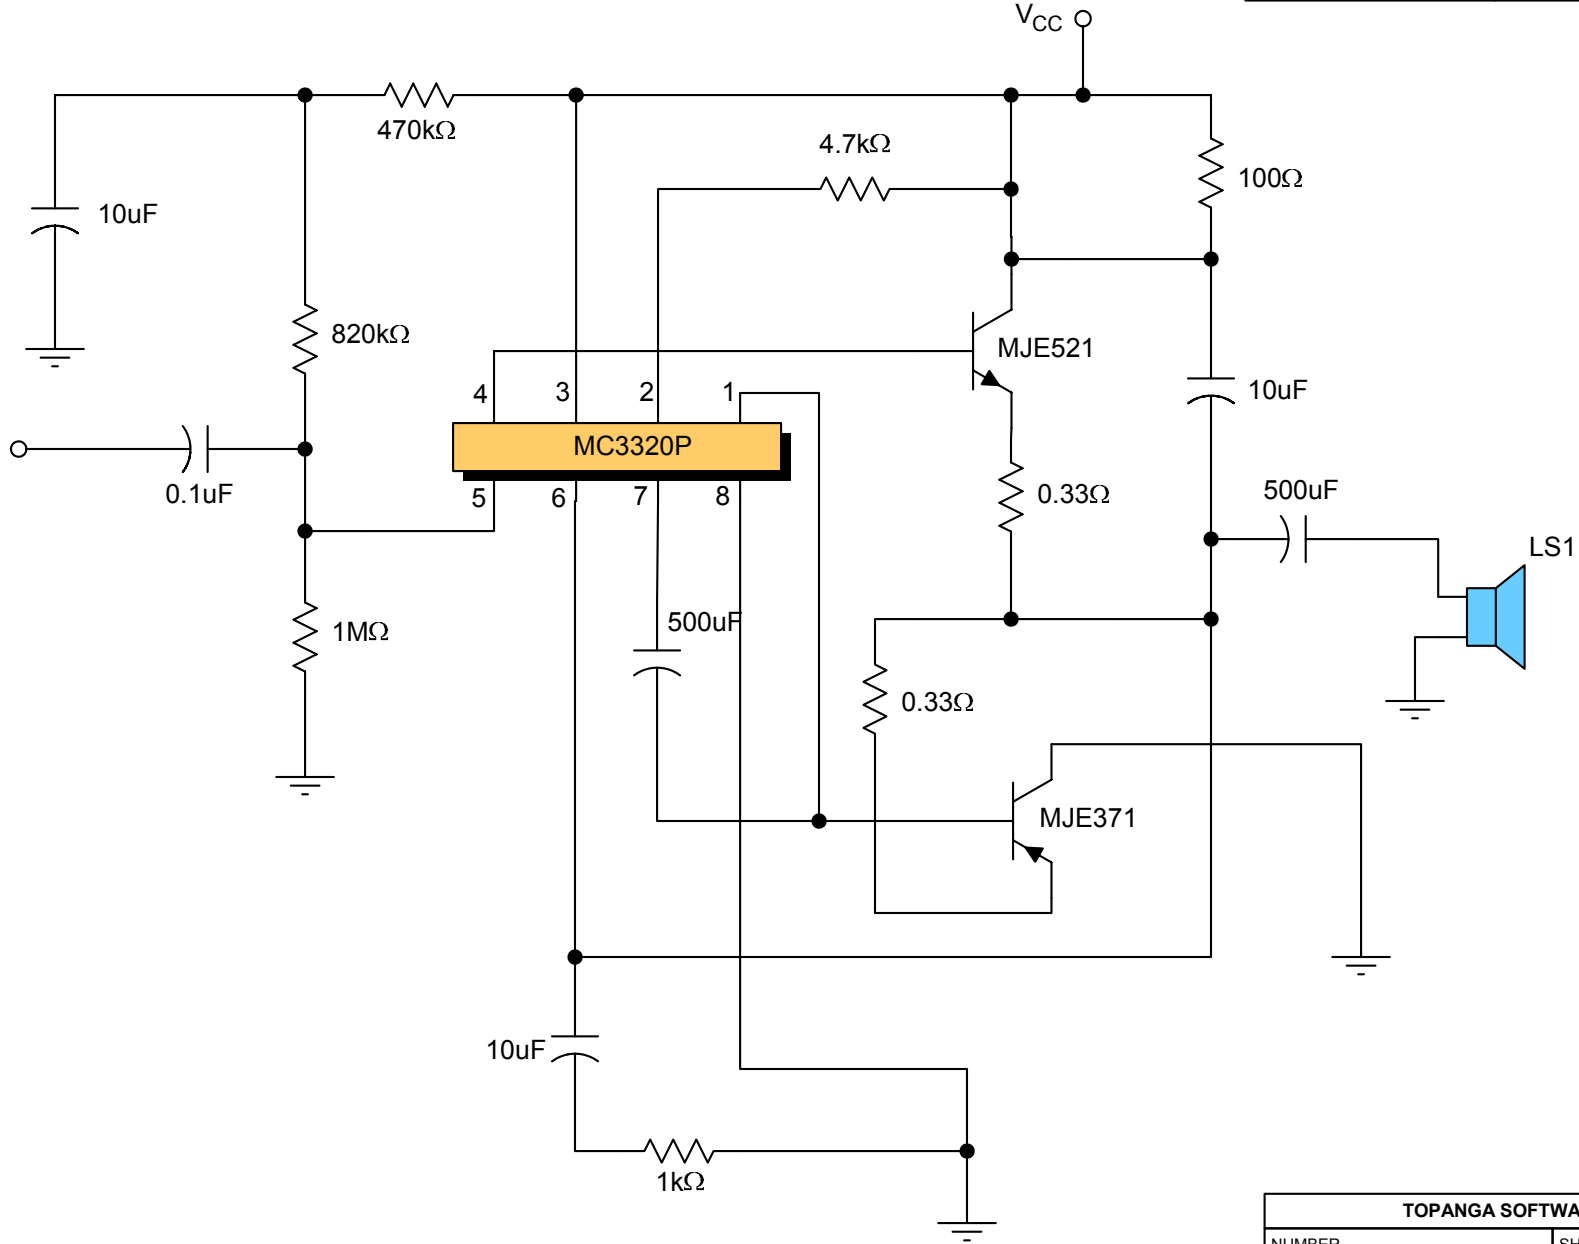

LAST REVISED ON	REVISED BY
2007-08-15 21:52:44	T. J. Peters

Produced by SchematicMaker

TOPANGA SOFTWARE	
NUMBER	SHEET
800000	1 of 1
DESCRIPTION	
Audio Amplifier	