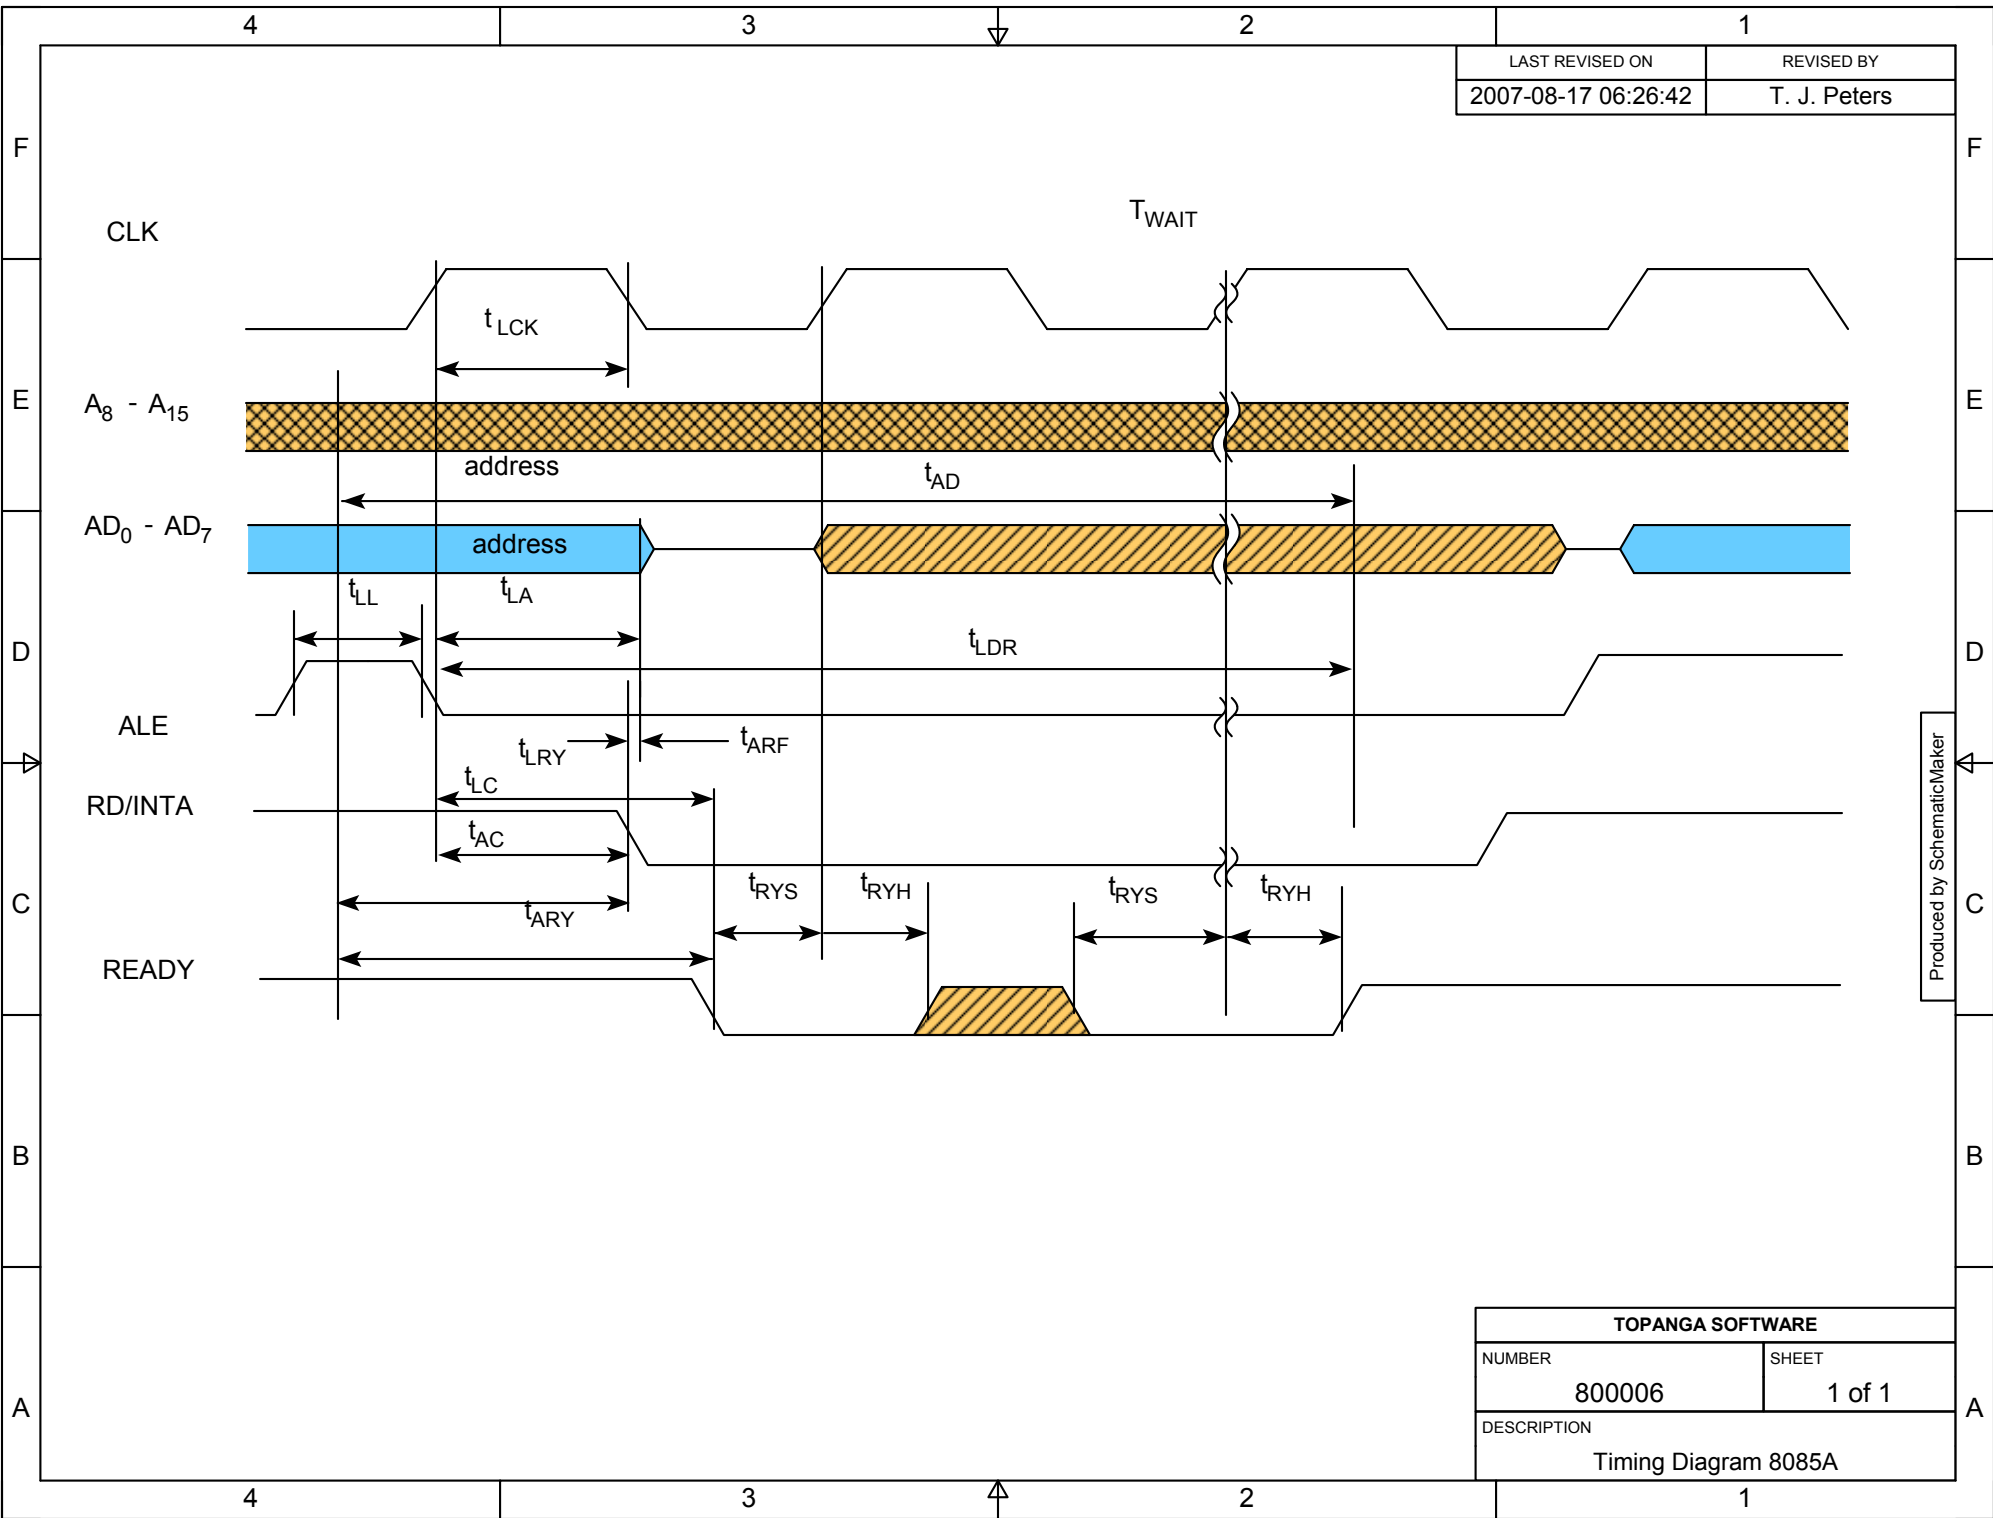

LAST REVISED ON	REVISED BY
2007-08-17 06:26:42	T. J. Peters

Produced by SchematicMaker

TOPANGA SOFTWARE	
NUMBER	SHEET
800006	1 of 1
DESCRIPTION	
Timing Diagram 8085A	